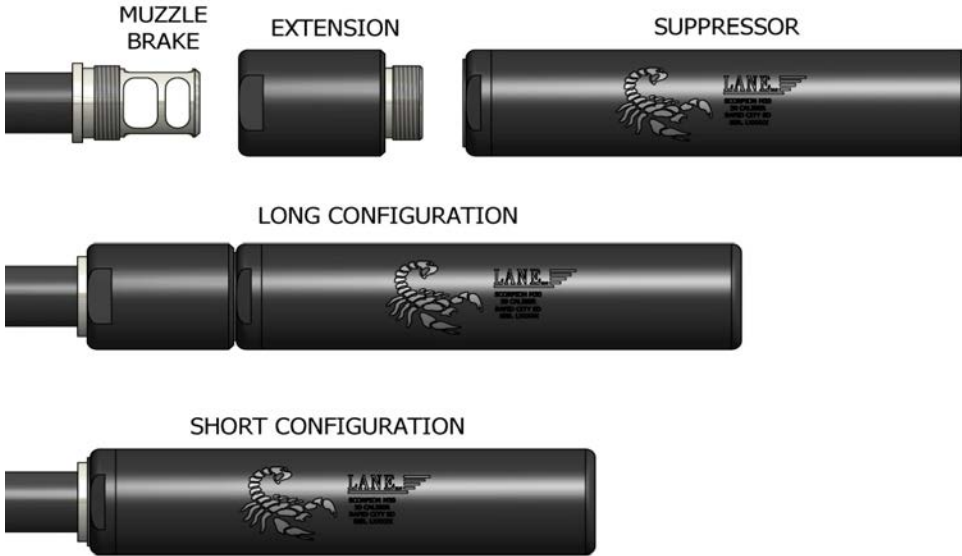

TEMPORARY PRICE LIST

4604 Sturgis Rd
 Rapid City, S.D. 57702
 605-791-0740
www.lane-products.com

 www.facebook.com/lanellc.silencers

SCORPION M-SERIES

(MODULAR-SERIES)

The SCORPION M-SERIES suppressors were developed to allow a single suppressor to be configured for use on multiple platforms. The maximum powder charge a suppressor can manage is mostly determined by the blast baffle volume. We have found by making a modular extension to the blast baffle, we can increase the capable powder charge. The M-SERIES suppressors only come in **all Titanium**.

\$975 ALL

SCORPION M-556		6MM MAX	
SHORT CONFIGURATION		LONG CONFIGURATION	
WEIGHT WITH BRAKE	11.7 OZ	WEIGHT WITH BRAKE	14.9 OZ
POWDER CHARGE	45 GR MAXIMUM	POWDER CHARGE	95 GR MAXIMUM
SIZE = 1-1/2" DIAMETER	6-1/2" LONG	SIZE = 1-1/2" DIAMETER	8-1/2" LONG
CALIBERS: 243, 22-250, 223 AND LOWER		240 WTHRBY, 243 WSM, 243 ACKLY AND LOWER	
SCORPION M-6.5		6.5 MM MAX	
SHORT CONFIGURATION		LONG CONFIGURATION	
WEIGHT WITH BRAKE	11.7 OZ	WEIGHT WITH BRAKE	14.9 OZ
POWDER CHARGE	45 GR MAXIMUM	POWDER CHARGE	95 GR MAXIMUM
SIZE = 1-1/2" DIAMETER	6-1/2" LONG	SIZE = 1-1/2" DIAMETER	8-1/2" LONG
CALIBERS: 6.5 CREED, 6.5X47 AND LOWER		CALIBERS: 6.5 MAG, 6.5 SAUM, 6.5 PRC AND LOWER	
SCORPION M-30		7.62 MM MAX	
SHORT CONFIGURATION		LONG CONFIGURATION	
WEIGHT WITH BRAKE	11.7 OZ	WEIGHT WITH BRAKE	14.9 OZ
POWDER CHARGE	45 GR MAXIMUM	POWDER CHARGE	95 GR MAXIMUM
SIZE = 1-1/2" DIAMETER	6-1/2" LONG	SIZE = 1-1/2" DIAMETER	8-1/2" LONG
CALIBERS: 308, 7.62X39, 300BLK, AND LOWER		300 WM, 300PRC, 300WTHRBY MAG AND LOWER	